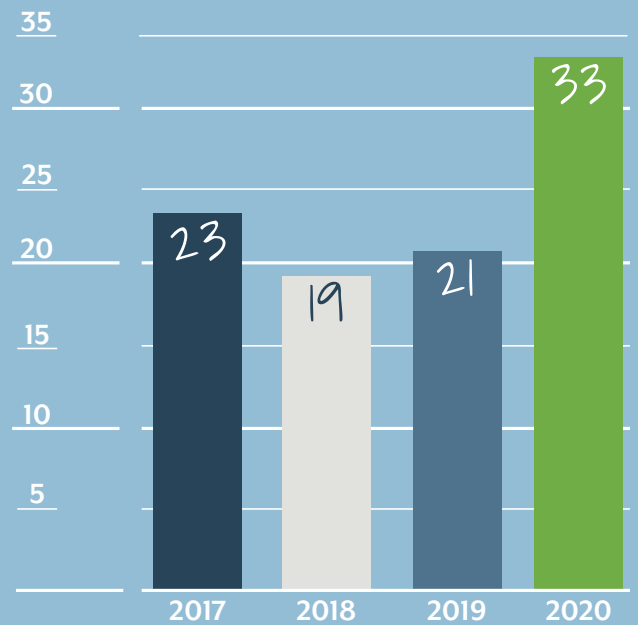

OUR STORY

Membership Metrics

CONGREGATIONAL DEATHS 2017-2020

NEW MEMBERS 2017-2020

2017 2018 2019 2020