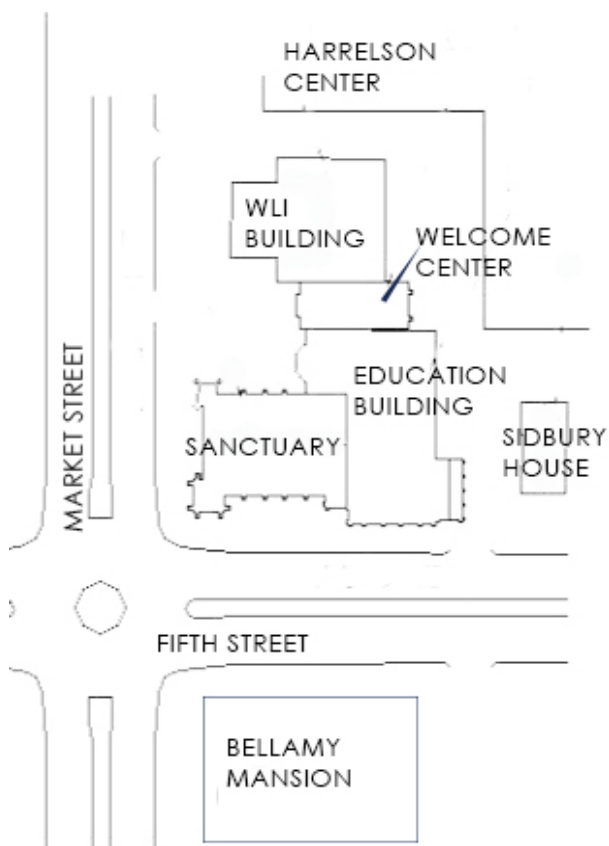

ADULT SUNDAY SCHOOL

Where faith and life connect

The following classes are currently being offered on Sunday mornings. Feel free to visit as many classes as you like until you find a group that is a good fit for you and for your interests.

Age group information regarding class participants is given solely as a guide. All classes are open to anyone who is interested. Our Sunday School classes are primarily grouped by stage of life. All Sunday School classes are open to everyone no matter what stage of life you find yourself in currently.

If you would like help finding a Sunday School class, or have questions about other discipleship opportunities, contact:

Jayne Davis

Associate Pastor - Discipleship
910-763-2471
jdavis@fbcwilmington.org

(revised November 9, 2018)

BUILDINGS MAP

FIRST BAPTIST CHURCH

411 Market Street
Wilmington, NC 28401

910.763.2471
www.fbcwilmington.org

FBCWilmington